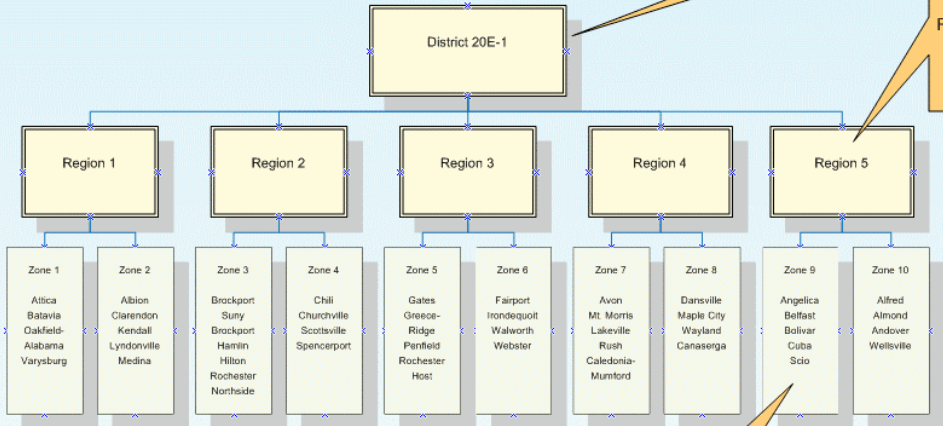

# District 20E-1 Organizational Diagram

District 20E-1 is made up of Allegany, Wyoming, Livingston, Orleans, Monroe and Genesee Counties.

Region 5 corresponds to Allegany County

District 20E-1 is comprised of the counties highlighted in yellow in Western New York

All the Districts in New York State and Bermuda make up Multiple District 20 or MD 20 for short

The Bolivar Lions Club is here: Region 5, Zone 9.

An overview of the organizational structure of Lions Clubs in New York State.  
This document is best viewed at 150% of actual size.