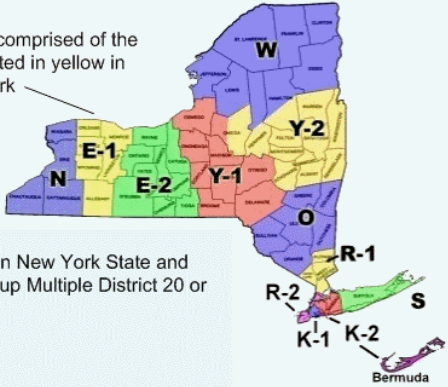

# District 20E-1 Organizational Diagram

District 20E-1 is made up of Allegany, Wyoming, Livingston, Orleans, Monroe and Genesee Counties.

Region 5 corresponds to Allegany County

District 20E-1 is comprised of the counties highlighted in yellow in Western New York

All the Districts in New York State and Bermuda make up Multiple District 20 or MD 20 for short

The Bolivar Lions Club is here: Region 5, Zone 9.

An overview of the organizational structure of Lions Clubs in New York State.  
This document is best viewed at 150% of actual size.